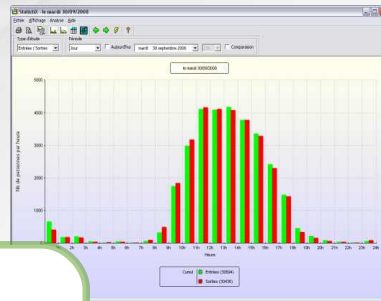

Temporary people counting

Designed and developed by :

Selective estimates

- Attendance analysis
- Easy setting-up
- Unexpensive device
- Total autonomy – 24 hours a day

OVERVIEW

For special events, EURECAM provides a device for people counting totally autonomous and automatic ; it matches all environments. You can get as many sensors as necessary to perform the most accurate survey over a short period.

EASY COMPTIPIX, totally autonomous

Temporary counting sensor :

- Internal or external battery
- Inside memory

Survey

- Marketing of products or events
- Pre-survey for implementation or works
- Justification of investment
- Evaluation of new concepts

1 day
1 week
1 month
Variable period

SOLUTIONS

- In- and outdoors
- Autonomous

Features

Fixing :

- Screws
- Collars
- Magnets
- Glue

Technics :

- Light weight = 150g
- Small size = 10cm
- Installation up to 10m high
- No dedicated PC
- Dual direction : In / Out
- Accuracy > 95%